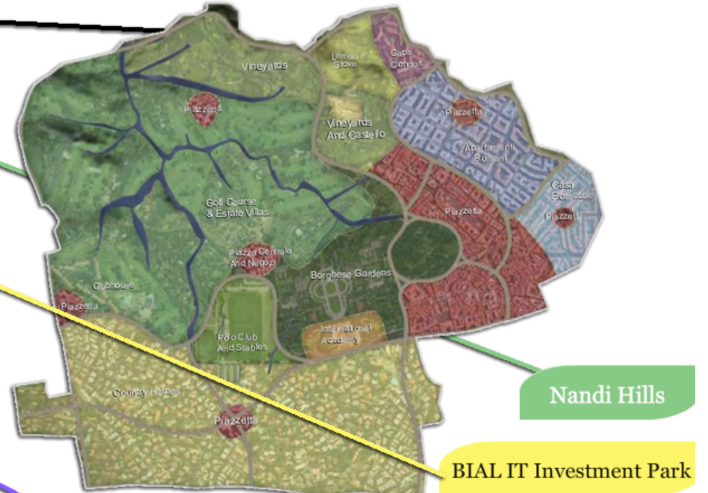

Google Map distance shown above

The Italian Village | 1136 Acres

A short distance north of the new BIAL IT Investment Park is the 1136 Acre Italian Village by: **Royal Indian Raj International Corporation®**. The final concept offers maximum panorama views for all of the lifestyle amenities, while maximizing the synergies of the entire development by ensuring the appropriate area allocations and adjacencies are maintained. The result is a unique couture design that affords the ultimate Live, Work, Play development with a one-of-a-kind Italian lifestyle.

Royal Garden Villas & Resort | 136 Acres

New Bhartiya City | 125 Acres